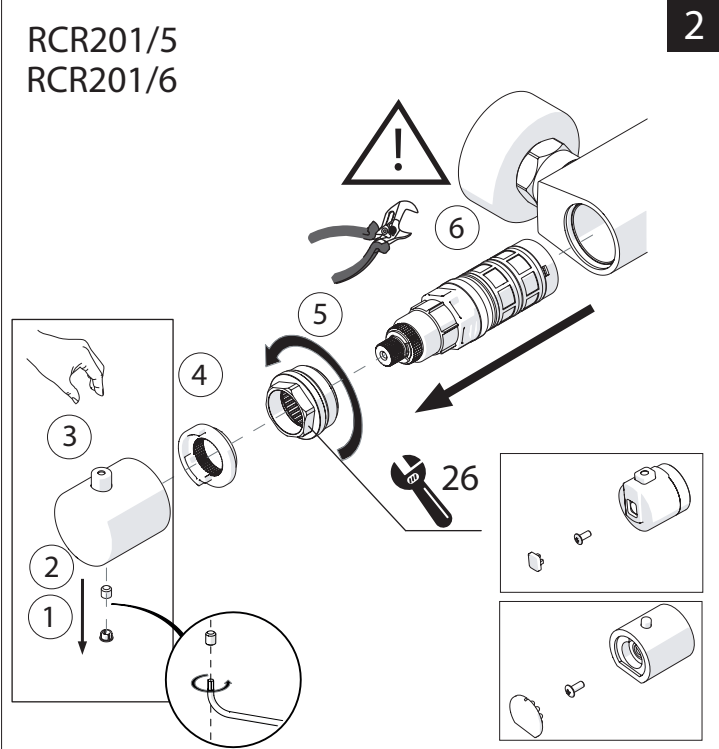

RCR201/5

1

RCR201/6

RCR201/56
RCR201/56A

- RCR201/56
- 
 COLOR GREEN
- 
 COLOR BLUE

RCR201/5
RCR201/6

2

RCR201/5

3

RCR201/6

RCR201/5

4

RCR201/6

RCR201/5

5

38

5

TEST

6

8

7

A

CARTUCCIA DEVIATRICE
DIVERTER CARTRIDGE

9