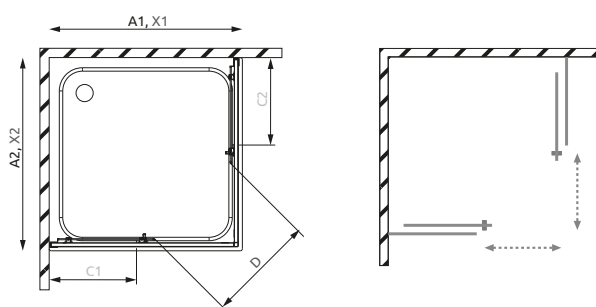

Alienta C/D

Profile finish

Glass variant
transparent

Coating
**Clear
Glass**

Square shower enclosure Alienta C

Art. No.	Tray width	Height
10238080-01-01	800x800	1900
10239090-01-01	900x900	1900

Rectangular shower enclosure Alienta D

Art. No.	Tray width	Height
10258090-01-01	800x900	1900
10258010-01-01	800x1000	1900

A universal shower enclosure that can be assembled as a left-hand or right-hand version.

Dimensions are given in mm.

The **ClearGlass** coating allows to clean the shower enclosure easily.

Alienta	A1	A2	X1	X2	C1	C2	D	H
C 80x80	800	800	785-800	785-800	357-372	357-372	430	1900
C 90x90	900	900	885-900	885-900	407-422	407-422	500	1900
D 80x90	800	900	785-800	885-900	357-372	407-422	465	1900
D 80x100	800	1000	785-800	985-1000	357-372	457-472	500	1900

Quadrant asymmetric shower enclosure Alienta E

Art. No.	Tray width	Height
10248090-01-01	800x900	1900
10248010-01-01	800x1000	1900

A universal shower enclosure that can be assembled as a left-hand or right-hand version.