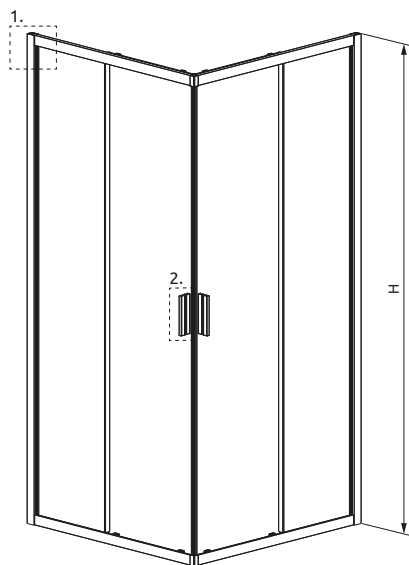

Alienta C/D

Profile finish

Glass variant
transparent

Coating
**Clear
Glass**

Square shower enclosure Alienta C

Art. No.	Tray width	Height
10238080-01-01	800x800	1900
10239090-01-01	900x900	1900

Rectangular shower enclosure Alienta D

Art. No.	Tray width	Height
10258090-01-01	800x900	1900
10258010-01-01	800x1000	1900

A universal shower enclosure that can be assembled as a left-hand or right-hand version.

Dimensions are given in mm.

The **ClearGlass** coating allows to clean the shower enclosure easily.

Alienta

A/E

Profile finish

Glass variant
transparent

Glass 5
mm

Coating
Clear
Glass

Quadrant symmetric shower enclosure Alienta A

Art. No.	Tray width	Height
10228080-01-01	800x800	1900
10229090-01-01	900x900	1900

Quadrant asymmetric shower enclosure Alienta E

Art. No.	Tray width	Height
10248090-01-01	800x900	1900
10248010-01-01	800x1000	1900

A universal shower enclosure that can be assembled as a left-hand or right-hand version.