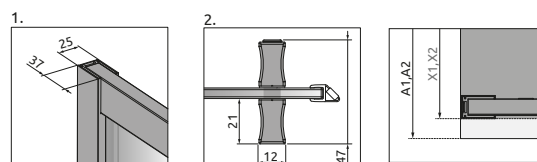

Alienta C/D

Profile finish

Glass variant
transparent

Coating
**Clear
Glass**

Square shower enclosure Alienta C

Art. No.	Tray width	Height
10238080-01-01	800x800	1900
10239090-01-01	900x900	1900

Rectangular shower enclosure Alienta D

Art. No.	Tray width	Height
10258090-01-01	800x900	1900
10258010-01-01	800x1000	1900

A universal shower enclosure that can be assembled as a left-hand or right-hand version.

Dimensions are given in mm.

The **ClearGlass** coating allows to clean the shower enclosure easily.

Alienta	A1	A2	X1	X2	C1	C2	D	H
C 80x80	800	800	785-800	785-800	357-372	357-372	430	1900
C 90x90	900	900	885-900	885-900	407-422	407-422	500	1900
D 80x90	800	900	785-800	885-900	357-372	407-422	465	1900
D 80x100	800	1000	785-800	985-1000	357-372	457-472	500	1900

Quadrant asymmetric shower enclosure Alienta E

Art. No.	Tray width	Height
10248090-01-01	800x900	1900
10248010-01-01	800x1000	1900

A universal shower enclosure that can be assembled as a left-hand or right-hand version.