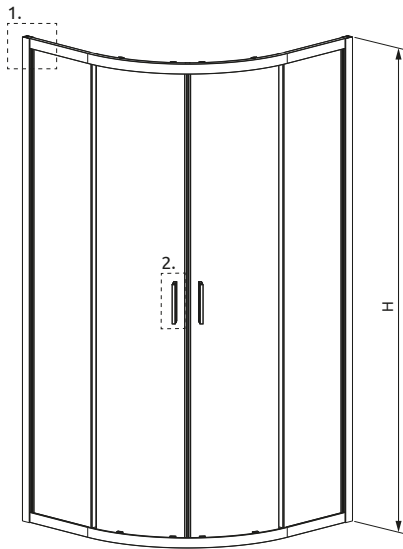

Art. No.	Tray width	Height
10258090-01-01	800x900	1900
10258010-01-01	800x1000	1900

A universal shower enclosure that can be assembled as a left-hand or right-hand version.

Dimensions are given in mm.

The **ClearGlass** coating allows to clean the shower enclosure easily.

Alienta

A/E

Profile finish

Glass variant
transparent

Glass 5
mm

Coating
Clear
Glass

Quadrant symmetric shower enclosure Alienta A

Art. No.	Tray width	Height
10228080-01-01	800x800	1900
10229090-01-01	900x900	1900

Quadrant asymmetric shower enclosure Alienta E

Art. No.	Tray width	Height
10248090-01-01	800x900	1900
10248010-01-01	800x1000	1900

A universal shower enclosure that can be assembled as a left-hand or right-hand version.

Dimensions are given in mm.

The **ClearGlass** coating allows to clean the shower enclosure easily.

Alienta	A1	A2	X1	X2	C1	C2	D	H
A 80x80	800	800	785-800	785-800	265-280	265-280	475	1900
A 90x90	900	900	885-900	885-900	365-380	365-380	560	1900
E 80x90	800	900	785-800	885-900	265-280	365-380	515	1900
E 80x100	800	1000	785-800	985-1000	265-280	465-480	515	1900