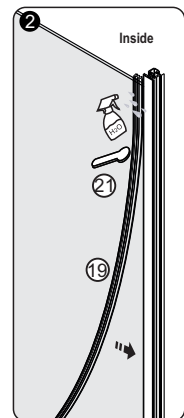

Installation / Montage / Монтаж

Rhin 44S05, Rhin 44S12, Dill 61S05, Dill 61S12, Dill 61S13

A 05

A 06